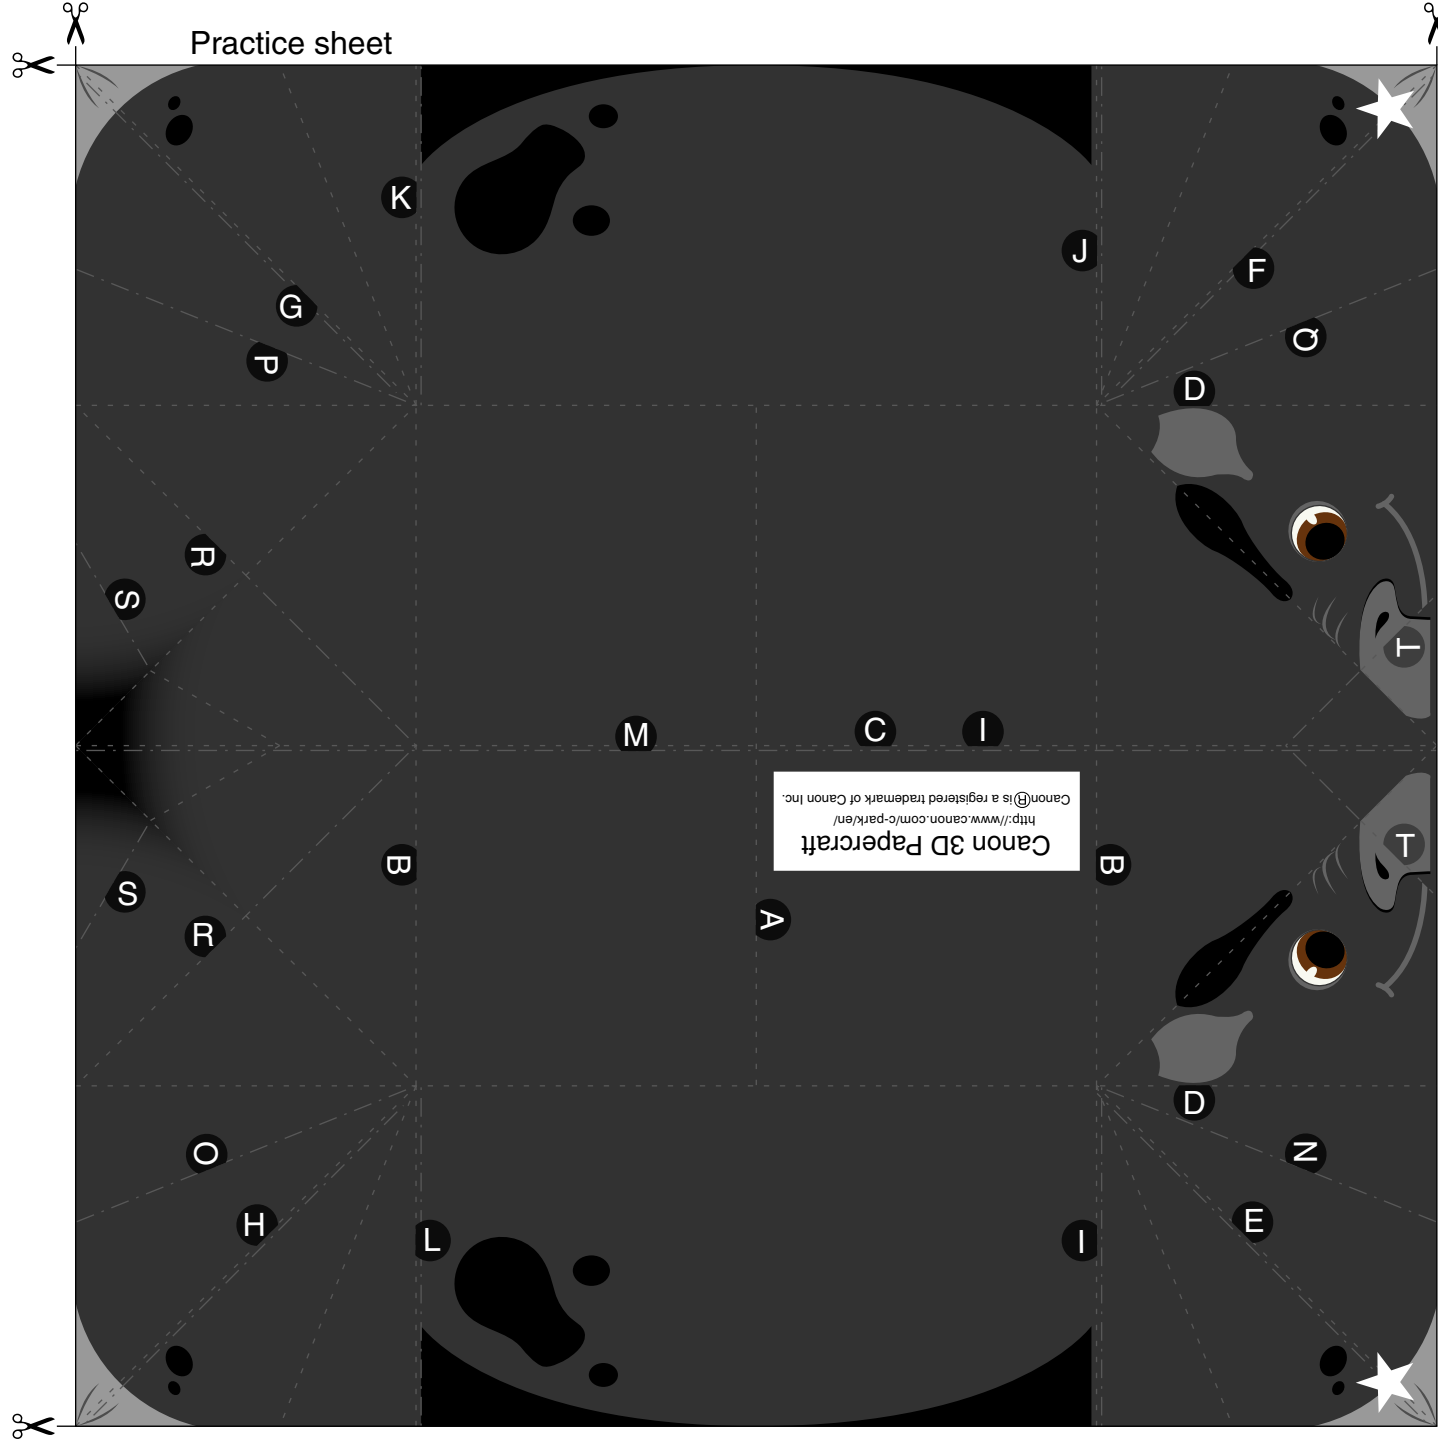

Pig [A4 size 4 pages]

A wide range of different origami has been enjoyed in Japan since ancient times.

Origami Pig can stand on its legs to be used as a toy or decoration.

The letters in blue circles indicate the fold lines. They are also shown on the practice sheet.

Start

Continue on to page 2.

- Cut line
- Mountain fold
- - - - Valley fold

Practice sheet

- Cut line
- Mountain fold
- - - - - Valley fold

Canon 3D Papercraft
<http://www.canon.com/c-park/en/>
 Canon® is a registered trademark of Canon Inc.