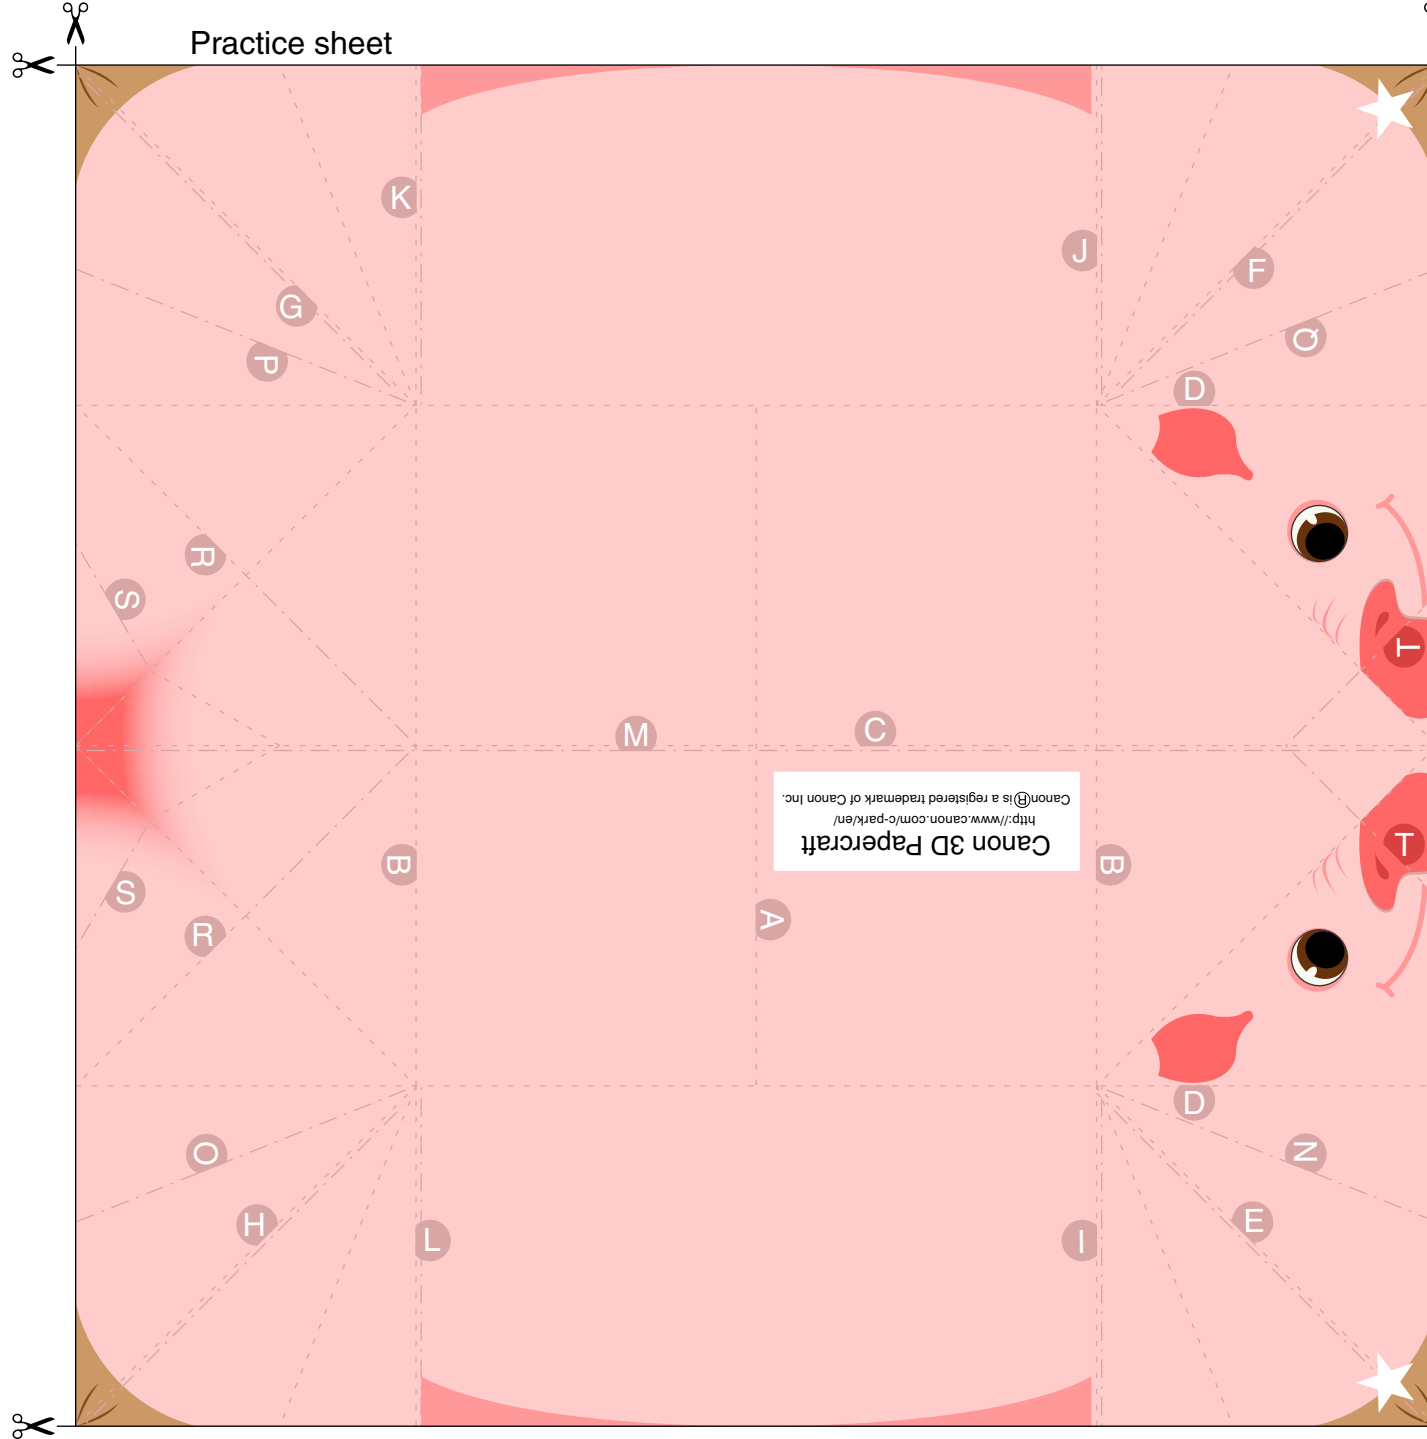

Pig [A4 size 4 pages]

A wide range of different origami has been enjoyed in Japan since ancient times.

Origami Pig can stand on its legs to be used as a toy or decoration.

The letters in blue circles indicate the fold lines. They are also shown on the practice sheet.

Start

Continue on to page 2.

- Cut line
- Mountain fold
- - - - Valley fold

Practice sheet

- Cut line
- Mountain fold
- - - - - Valley fold

Canon 3D Papercraft
<http://www.canon.com/c-park/en/>
 Canon® is a registered trademark of Canon Inc.